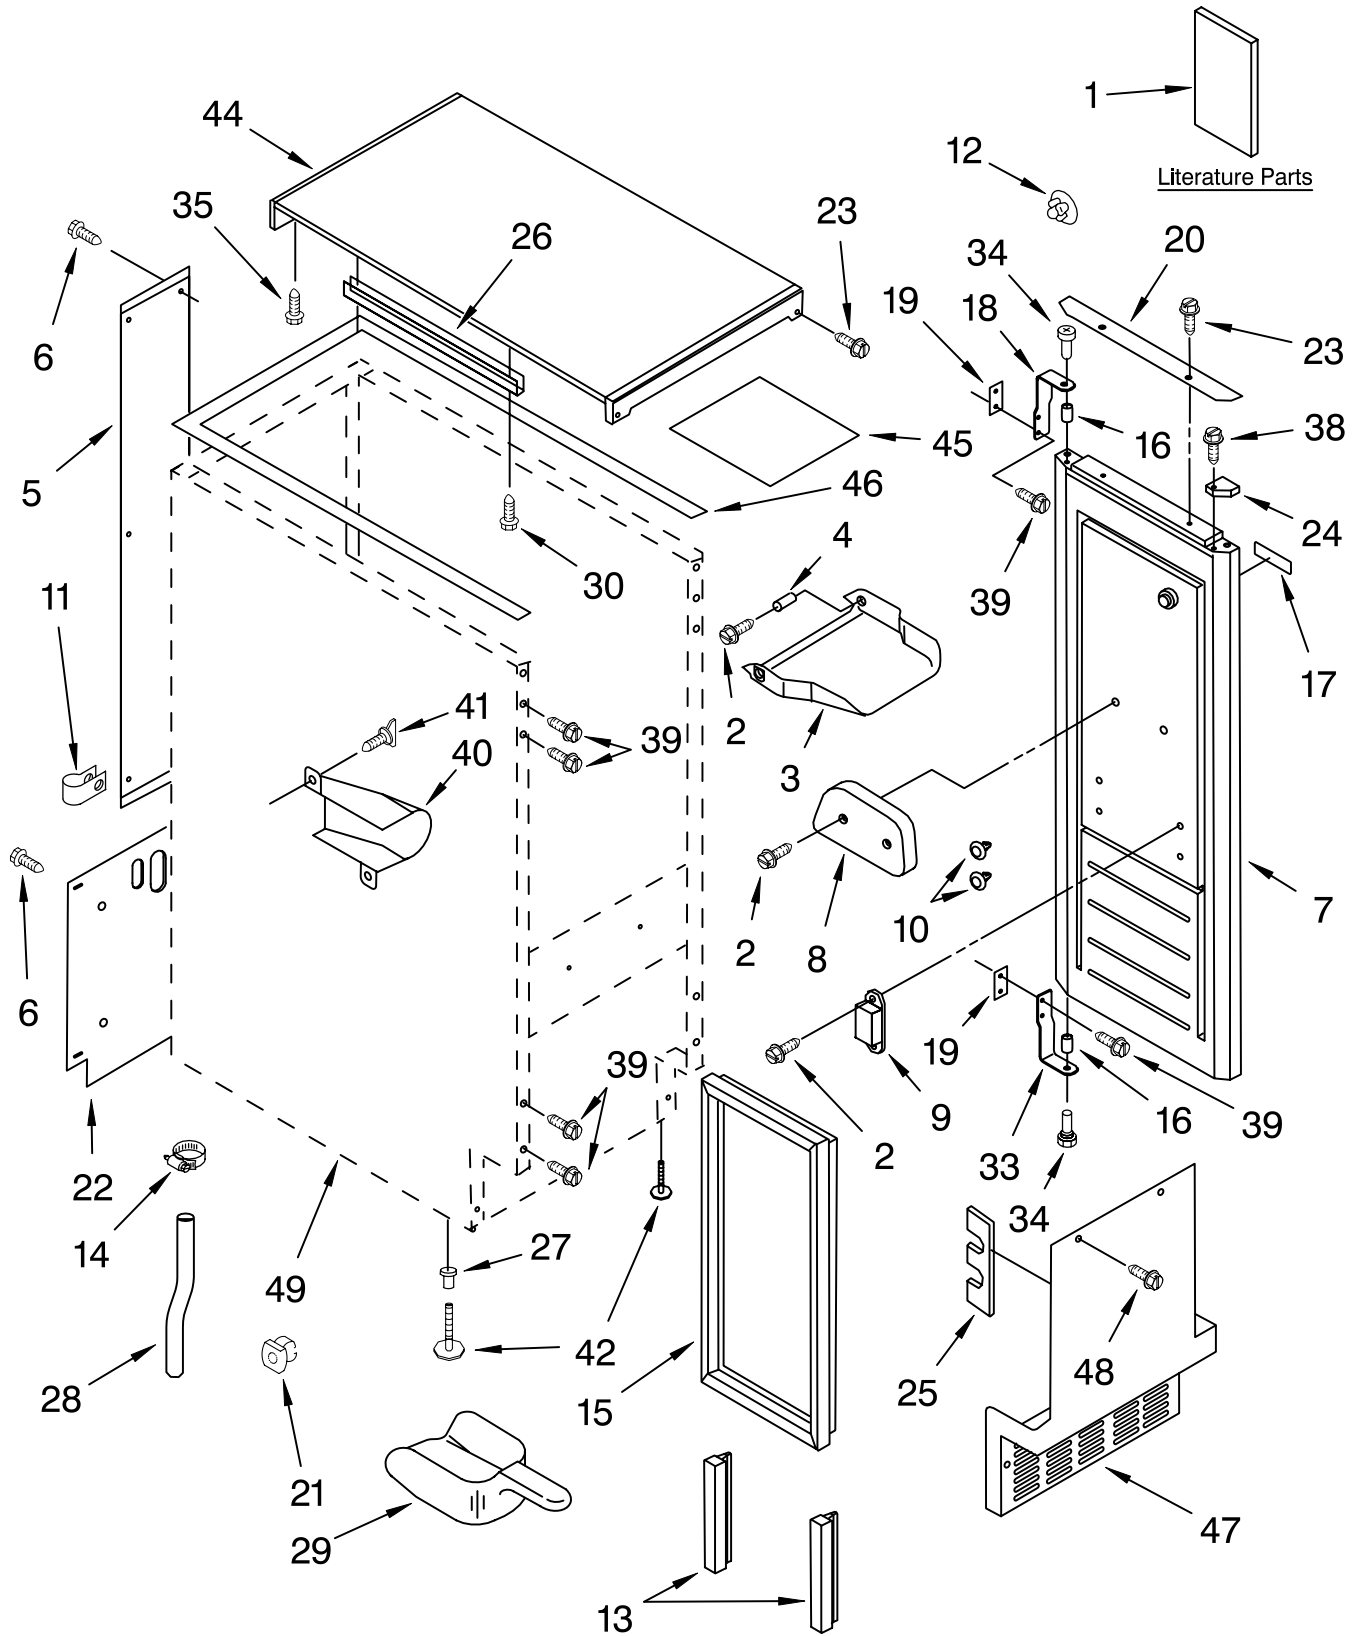

CABINET LINER AND DOOR PARTS

For Models: KUIS15NRHW8, KUIS15NRHT8, KUIS15NRHB8, KUIS15NRHS8
(White) (Biscuit) (Black) (Stainless Steel)

ICE CUBE
MAKER

KitchenAid®

FOR ORDERING INFORMATION REFER TO PARTS PRICE LIST

CABINET LINER AND DOOR PARTS

For Models: KUIS15NRHW8, KUIS15NRHT8, KUIS15NRHB8, KUIS15NRHS8

(White)   (Biscuit)   (Black)   (Stainless Steel)

Illus. No.	Part No.	DESCRIPTION	Illus. No.	Part No.	DESCRIPTION	Illus. No.	Part No.	DESCRIPTION
1		Literature Parts	17		Nameplate	27	3400240	Nut,
	2313787	Use & Care Guide		2212760	White			Leg Leveler
	2313728	Service & Wiring Sheet		2212761	Biscuit	28	2185989	Tube, Drain
2	3400886	Screw 8-18 x 1 1/4	18	2185710	Hinge, Top	29	585158	Scoop
3	2185742	Bin, Door	19	2185709	Shim, Hinge	30	3400884	Screw 8-18 x 5/8
4	2185678	Spacer	20		Handle, Door	33	2185711	Hinge, Bottom
5	2217394	Cover, Wiring		2208492W	White	34	2185712	Pin, Hinge
6	489442	Screw		2208492T	Biscuit	35	489048	Screw, Ground
7		Door		2208492B	Black	38	348689	Screw 8-18 x 3/4
	2932803W	White	21	692400	Nut, Push-In	39	489423	Screw
	2932803T	Biscuit	22	2185730	Assembly, Unit Cover	40	2185927	Holder, Scoop
	2932803B	Black			Screw	41	8281228	Thumbscrew
	2932803BS	Stainless Steel	23			42	3374849	Leg, Leveler (4)
8	2185695	Cam, Door		8281188	White	44		Top
9	2217393	Assembly, Magnetic Catch		8281187	Biscuit		2929700W	White
10	941839	Plug, Hole	24		Filler, Endcap Left Side		2929700T	Biscuit
11	8533996	Tube Clamp		2185655W	White	45	2185690	Shield, Electrical
12	2189000	Hole Plug, Handle		2185655T	Biscuit	46	2217293	Gasket, Top Panel
13	2217367	Gasket, Bottom		2185655B	Black	47		Grill, Front
14	489503	Clamp			Right Side		2185571W	White
15	2217294	Gasket, Door		2185656W	White		2185571T	Biscuit
16	2185640	Sleeve, Hinge		2185656T	Biscuit		2185571B	Black
				2185656B	Black	48	489474	Screw 8-18 x 1
			25	2185756	Pad, Foam	49		Cabinet & Liner (NOT SERVICED)
			26	2185691	Channel, Wiring			

FOR ORDERING INFORMATION REFER TO PARTS PRICE LIST